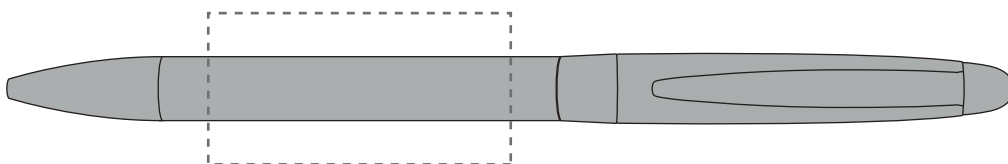

Your Ref:

Quantity:

Product Code: TPC921904

Our Ref:

Version: 1

Product Colour: CHROME

**PRINTING CONCERNS:**

We stock this item in the following colours

**PANTONE REFERENCE(S)**

● Engrave

ARTWORK SCALE 100%

ARTWORK SCALE 100%

Rotary Engrave Area:

40mm x 20mm

Product Image for visualisation  
- colours may vary**The dashed line is to demonstrate print area and will not appear on your printed item****PLEASE NOTE:**